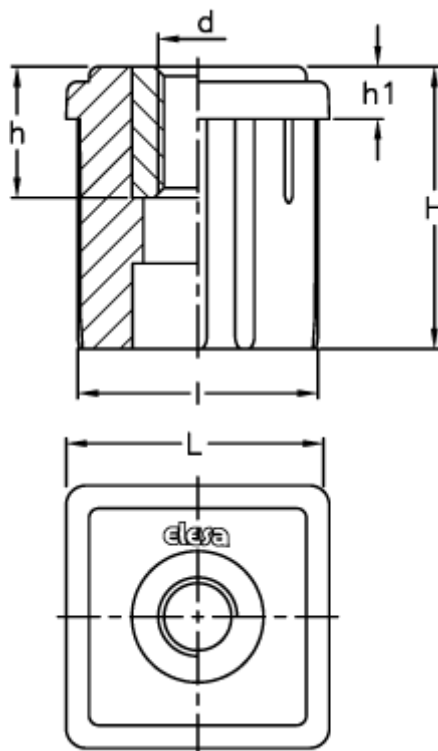

# Data Sheet

Article number: 2310319263  
Description: E+G Square end cap  
ND.Q-40x2-M10

## Measures

d	= M10	Tube wall thickness = 2.0
h	= 20	
H	= 43	
h1	= 8	
Internal tube size	= 36	
l	= 36.5	
L	= 40	
Outer tube size	= 40	